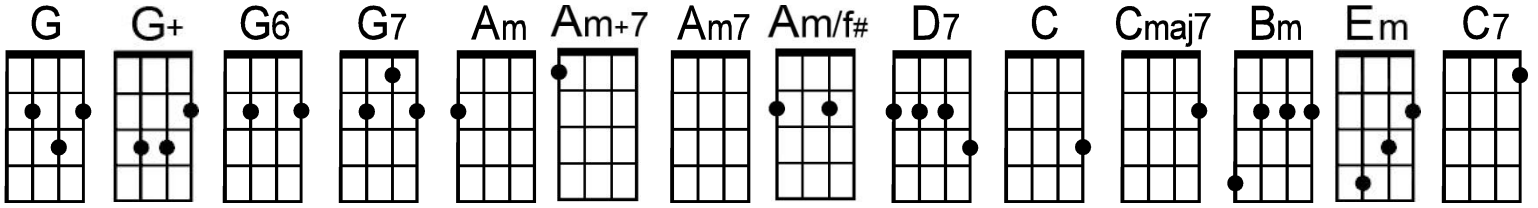

For Once in My Life (in G)

by Ronald Miller and Orlando Murden (1965)

Intro: G . . . | | |

(sing a b)

| G | G+ | G6 | G7 |
 For once in my life I have some-one who needs me—
 Am | Am+7 | Am7 | Am/f# |
 Some-one I've need-ed so long—
 | Am | Am+7 | Am7 | Am/f# |
 For once una-fraid I can go where life leads me—
 | G | D7 | G7 | |
 And some-how I know I'll be strong—

Chorus 1: | G | G+ | G6 | |
 For once, I can touch what my heart used to dream of—
 C | Cmaj7 | Am | |
 Long— be-fore— I knew—
 Bm | Em | | |
 Some-one warm— like you—
 | Am7 | | D7 | |
 Would make my dreams come true—

Chorus 2: | G | G+ | G6 | G7 |
 For once I can say this is mine you can't take it—
 | C | | A7 | |
 As long as I know I have love I can make it—
 | G | G+ | Cmaj7 | Am7 D7 | G |
 For once in my life I have some-one who needs me—