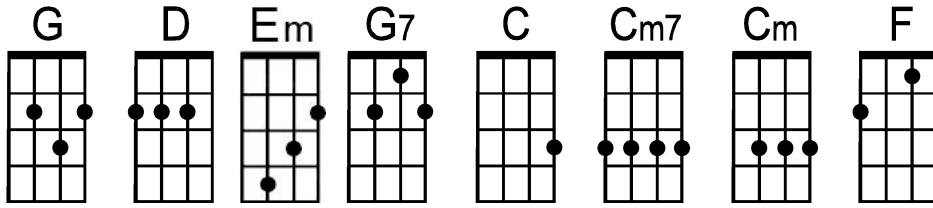

# In My Life (Key of G)

by John Lennon (1965)

(to play in original key (A)  
capo up two frets)

**Intro:** A G . . . | D . . . | G . . . | D . . .

E -----3-----2-----3-----2-----

C -----0-2-----0-2-----

(low G) --4-----4-----4-----4-----

**Instrumental:** G . D . | Em . G7 . | C . Cm . | G . . . |

G . D . | Em . G7 . | C . Cm . | G . . .

. |Em . . . |C . . . |F . . . |G . . .  
 Though I know I'll never lose affection for people and things that went be--fore  
 |Em . . . |A . . . |Cm . Cm7 . |G . . . |  
 I know I'll often stop and think a-bout them. In my--y-y-y life I love you more

G . . . |D\ --- --- ---  
 A -----  
 E -----3-----2-----  
 C -----0-2-----  
 (low G --4-----4-----

|Cm\ --- Cm7\ --- | --- --- |G . . . |D . . . |G\  
 In my--y-y life I love you more-----  
 A -----  
 E -----3-----2-----2-0-2---3---  
 C -----0-2-----  
 (low) G-4-----4-----