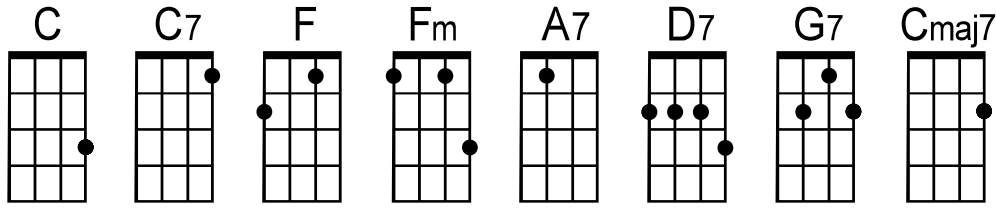

Out on the Beach at Waikiki (Key of C)

by Alice Johnson

Sing G

C . . . | C7 . . . | F . Fm . | C . .
Out on— the beach at Wai—ki—ki, lives a maiden I used to know—

. | F . . . | C . A7
Her name is Lulu— she's miki-miki—

. | D7 . . . G7 . | C . G7 . |
You'll see her when you're out that way—

C . . . | C7 . . . | F . Fm . | C . .
She surely has a prett-y giggle and love-ly light brown hair

. | F . . . | C . A7
But best of all is— her naughty wiggle—

. | D7 . . . G7 . | C . .
Oh, oh, how she surely can sway—

. | C7 . . . | . . . | F . . . | . . .
Bridge: You can see her grass skirt go— Like leaves swaying to and fro—

. | D7 . . . | . . . | G7 . . . | . . . |
You can see— her— U-we-he i-mu-a hu-li a kou wau ia la-we a a li-lo

. | D7 . . . | G7 . . . | C Cmaj7 A7
Ending: You'll see— her— out— that— wa—ay—ay
 . | D7 . . . | G7 . . . | C . . . | . G7\ C\
 You'll see— her— out— that— way—

San Jose Ukulele Club

(v4b- 7/22/18)