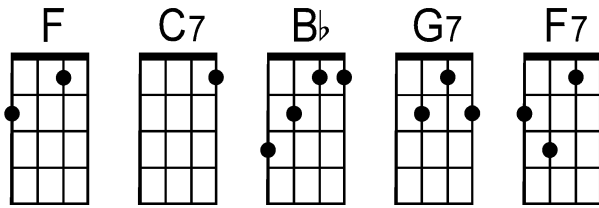

Be Kind to Your Parents

by Harold Rome
(sung by Pete Seeger)

Picking intro: F

A -----0-----0-----0-----0-----
 E ---1--1-----1-----1--1-----1-----
 C -----0-----0-----
 G -----

F C7/g
 Be kind to your parents, though they don't deserve it.
 C7 F
 Remember that grown ups is a difficult stage of life.
 F C7/g
 They're apt to be nervous and over-excited,
 C7 F . .
 Confused by their daily storm and strife.

Bridge: (-- tacet --) Bb F
 Just keep in mind, though it seems hard, I know
 G7 C7/
 Most parents , were children long a-go.
 (--tacet--)
 Incredible!

F C7/g
 So treat them with patience and kind understanding
 C7 F7 . . .
 In spite of the foolish things they do.
 Bb F G7 C7 F . .
 Some day you might wake up, and find you're a par- ent too!