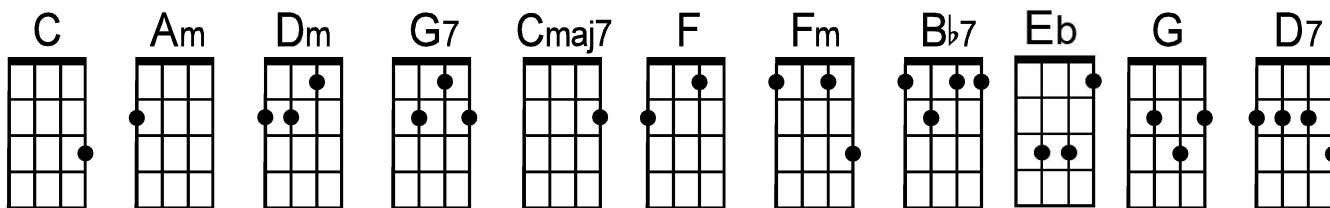

Blue Moon

by Richard Rodgers and Lorenz Hart (1934)

(sing g)

--- C . Am . | Dm . G7 . | C . Am . |
 Blue Moon----- you saw me standing-- a-lone-----

Dm . G7 . | CMaj7 . Am . |
 With-out a dream in-- my heart-----

Dm . G7 . | C . F . | C . G7\
 with-out a love of-- my own-----

--- | C . Am . | Dm . G7 . | C . Am . |
 Blue Moon----- you knew just what I-- was there for-----

Dm . G7 . | CMaj7 . Am . |
 You heard me saying-- a prayer for-----

Dm . G7 . | C . F . | C . .
 Some-one I really-- could care for-----

. | Dm . G7 . | C . .
Bridge: And then there sudden-- ly a-ppeared-- be-fore me-----

. | Dm . G7 . | C . .
 The only one my heart could ev--er hold-----

. | Fm . Bb7 . | Eb . .
 I heard some--body whisper "Please-- a-dore me-----"

. | G . D7 . | G7 . .
 And when I looked, the moon had turned-- to go--o--ld

. | C . Am . | Dm . G7 . | C . Am . |
 Blue Moon----- now I'm no longer-- a-lone-----