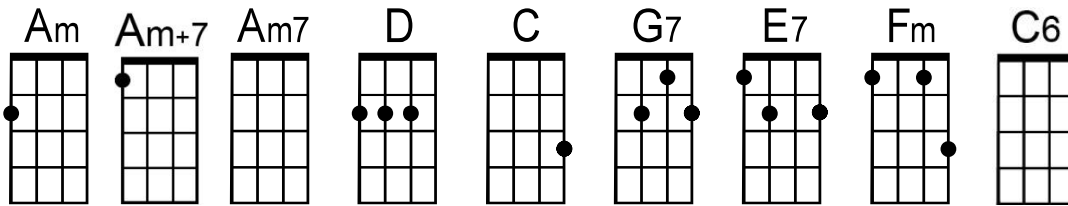

# Blue Skies

by Irving Berlin (1926)

Am . . . | Am+7 . . . | Am7 . . . | D .  
 Blue— skies— smiling at me—  
 . . . | C . . . | G7 . . . | C . . . | E7 . . . |  
 Nothing but blue— skies— do I see—  
 Am . . . | Am+7 . . . | Am7 . . . | D .  
 Blue— birds— singing a song—  
 . . . | C . . . | G7 . . . | C . . . | . . . |  
 Nothing but blue— birds— all day long—

C . . . | Fm . C . | Fm . C . | G7 . C . |  
 Never saw the sun— shining so bright. Never saw things— going so right—  
 C . . . | Fm . C . | Fm . C . | G7 . C \ E7 \ |  
 Noticing the days— hurry-ing by— When you're in love— my how they fly—y

C . . . | Fm . C . | Fm . C . | G7 . C . |  
 C . . . | Fm . C . | Fm . C . | G7 . C \ E7 \ |

Am . . . | Am+7 . . . | Am7 . . . | D .  
 Blue— skies— smiling at me—  
 . . . | C . . . | G7 . . . | C . . . | E7 . . . |  
 Nothing but blue— skies— do I see—  
 Am . . . | Am+7 . . . | Am7 . . . | D .  
 Blue— days— All of them gone—  
 . . . | C . . . | G7 . . . | C . . . | C6 \ |  
 Nothing but blue— skies— From now on—