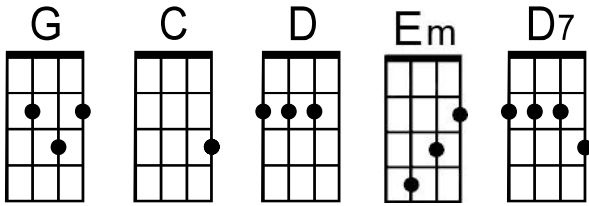

Brown-Eyed Girl

by Van Morrison (1967)

Intro: G . . . | C . . . | G . . . | D . . . |
 A 2 3 5 3 2 7 9 10 9 7 2 3 5 3 2 0 0 x 2
 E 3 5 7 5 3 8 10 12 10 8 3 5 7 5 3 2 2 3 2

(sing d)

G . . . | C . . . | G . . . | D . . . |
 Hey, where did we go----- days when the rains came—
 G . . . | C . . . | G . . . | D . . . |
 Down in the ho-llow----- playin' a new game-----
 G . . . | C . . . | G . . . | D . . . |
 Laughin' and a run-nin' (hey, hey) skippin' and a jumpin'-----
 G . . . | C . . . | G . . . | D . . . |
 In the mis— ty morn-ing fog with our hearts a thumpin'-----

. | C . . . | D . . . | G . . . | Em . . . |
 And you----- my brown-eyed— girl-----
 C . . . | D . . . | G . . . | D7 . . . |
 You— my— y— brown-eyed— girl-----

G . . . | C . . . | G . . . | D . . . |
 Whatever hap-pened— to Tuesday and So Slow—
 G . . . | C . . . | G . . . | D . . . |
 Goin' down to the old mine— with a tran- sis- tor ra— di— o
 G . . . | C . . . | G . . . | D . . . |
 Standin' in the sun-light- laugh-in' Hidin' be-hind a rainbow's— wall—
 G . . . | C . . . | G . . . | D . . . |
 Slippin' and a slid—in' All a-long— the water— fall

. | C . . . | D . . . | G . . . | Em . . . |
 With you----- my brown-eyed— girl-----
 C . . . | D . . . | G . . . | D7 . . . |
 You— my— y— brown-eyed— girl-----

D7 . . . | . . . | . . . | G
 Do you re-mem-ber when----- we used to sing

G . . . | C . . . | G . . . | D . . . |
So hard to find my way— now that I'm all on my own
G . . . | C . . . | G . . . | D . . . |
I saw you just the other— day— my, how you have— grown—
G . . . | C . . . | G . . . | D . . . |
Cast my memory back there— Lord. Some-times I'm over-come thinkin' bout it
G . . . | C . . . | G . . . | D . . . |
Makin' love in the green grass— be— hind— the sta— di— um