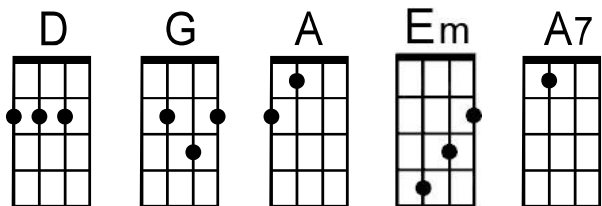

California Blue

by Roy Orbison, Jeff Lynne and Tom Petty (1988)

Intro: D . . . | D\ --

(--- *tacet* ---) D . . . | | G | .
Workin' all day----- and the sun don't shine-----
. . . . | A | | D | . . .
Trying to get- by----- and I'm just kill-in' time-----
. . . | D | | G | .
I feel the rain----- fall the whole night through-----
. . . . | Em | A | D | D\
Far a-way from you----- Cali-for-nia Blue-----

Chorus: (-- *tacet* --) | G | | D | .
Cali-for-nia Blue----- dreamin' all----- a-lone-----
. . . . | A7 | | D | .
Nothing else----- to do----- Cali-for----- nia Blue-----
. . . . | G | | D | .
Every day I- pray----- I'll be on my way-----
. . . . | A7 | | D | |
Saving love----- for you----- Cali-for----- nia Blue-----

Bridge: A7 | | D | |
One SUN-----ny day----- I'll get back a-gain-----
G | A | D | |
Some-HOW----- some way----- but I don't know when-----
. . . . | A | | D | D\
Cali-for----- nia Blue-u-ue----- Cali-for----- nia Blue-ue-----

Chorus: (---*tacet*---) | G . . . | . . . | D . . . | .
 Cali-for-nia Blue_____ dreamin' all_____ a-lone_____ (Cali-for-nia Blue---) (Cali-for-nia Blue---)
 . . . | A7 . . . | . . . | D . . . | .
 Nothing else_____ to do_____ Cali-for_____ nia Blue_____ (Cali-for-nia Blue---)
 . . . | G . . . | . . . | D . . . | .
 Every day I--- pray_____ I'll be on my way_____ .
 . . . | A7 . . . | . . . | D . . . | . . . | .
 Saving love_____ for you_____ Cali-for_____ nia Blue_____ .