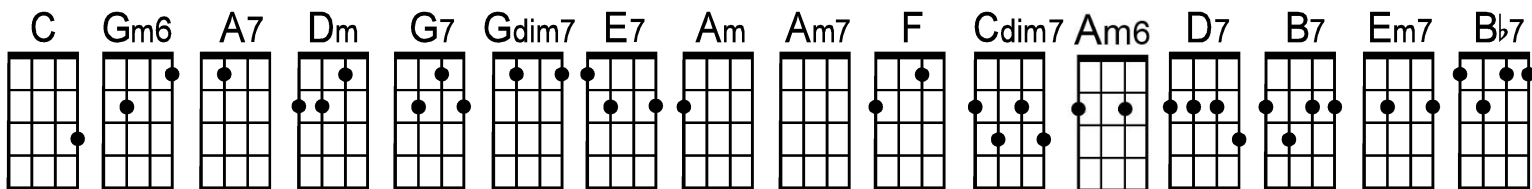

Georgia on My Mind

by Hoagy Carmichael and Stuart Gorrell (1930)

Intro: C\ Gm6\ A7 . | Dm . G7 . | C . Gdim7 . | Dm . G7 . |

(sing e g)

C . . . | E7 . . . | Am . . . | Am7 . . . | F . . . | Cdim7 . . .
 Geor-gia-- Geor-gia-- the whole-- day thru--

. | C\ Gm6\ A7 . | Dm . . . | G7 . . . | C . . . | F . . . | C . . . | E7 . . . |
 Comes as sweet and cle-ar-- As moon-light-- thru the pines--

Bridge: Am7 . . . | F . . . | Am6 . . . | F . . . | Am . . . | F . . . | Am7 . . . | D7 . . . |
 Other arms-- reach-- out to me-- Other eyes-- smile-- tender-ly--

. | C\ Gm6\ A7 . | Dm . . . | G7 . . . | Bb7 . . . | A7 . . . |
 Just an old sweet so-ong-- keeps Geor-gia-- on my mi--ind--

. | Dm\ Em7\ F\ Cdim7\ (----hold-----) | G7\ --- --- --- | C . . .
 Just an old sweet song keeps-- Georgia on my-- mi-ind--