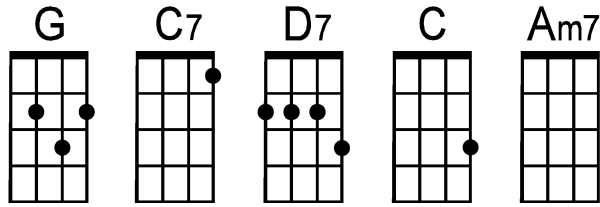

# Goin' Up the Country (Key of G)

Traditional American Blues  
as sung by Canned Heat (1968)

**Intro:** G . . . | . . . . | . . . . | . . . . | C7 . . . | . . . . |

G . . . | . . . . | D7 . . . | C7 . . . | G . . . | . . . .

(sing d)

. | G . . . . | . . . . | . . . . | . . . . | . . . .  
I'm goin' up the— coun-try, babe, don't you wan-na go?—————

. | C7 . . . . | . . . . | G . . . . | . . . .  
I'm goin' up the— coun-try, babe, don't you wan-na go?—————

**Instr:** G . . . | . . . . | . . . . | . . . . | C7 . . . | . . . . |  
G . . . | . . . . | D7 . . . | C7 . . . | G . . . | . . . .

**Bridge 2:** G . . . . | C . . . . | . . . . | G . . . . |  
No use in you run-nin'----- or screamin' and cryin'-----  
. . . . | D7 . . . . | C7 . . . . | G . . . . |  
'Cuz you've got a home--- man--- long as I've got mine-----