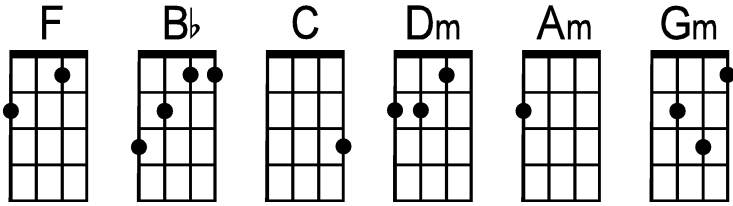

I Love My Dog

by Lindy Gravelle

Intro: F . . .

(sing A Bb C)

From the moment that I met him, he was the true com-panion for my heart—
We walked and talked to-gether and vowed we would never be a-part—
It didn't take us long and we were spending nights to-gether in a king size bed—
I've never known a love like this it goes be-yond what human words have said

Chorus:

I love my dog— (woof) I love my dog— (woof)
He's the best friend that I've ever had from his tail— to his nose—
He's al-ways a-round Don't let me down
Never drops the ba—all—all I love my dog—

Well he's always glad to see me— if I've been gone for hours or a minute or two—
He shines those big brown eyes at me and wags his sweet hel-lo, "I love you—"
He curls up right next to me makes me feel so warm and safe in-side—
And he's happy— just to be with me and it don't take much to keep him satis-fied—

Chorus:

I love my dog— (woof) I love my dog— (woof)
He's the best friend that I've ever had from his tail— to his nose—
He's al-ways a-round Don't let me down
Never drops the ba—all—all I love my dog—

Chorus:

. |C . C\ --- |F . . .
Never drops the ba—all—all I love my dog—

. |C . . . |C7 . C7\
Never drops the ba—all—all— o—woooooo

--- |F . . C\ F\
I love my dog—

San Jose Ukulele Club

(v3f - 9/9/19)