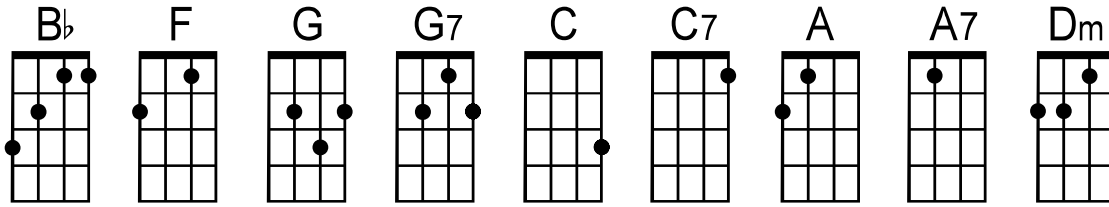

I'm Just an Old Chunk of Coal (key of F)

by Billy Joe Shaver (1981)

Intro: B \flat . . . | | F | | G7 | C7 | F | |

(sing C)

F | | | | | |
I'm just an old— chunk of coal—

. | A | A7 | Dm | |
But I'm gonna be a dia—mond some day—

B \flat | | F | |
I'm gonna grow and glow 'til I'm so blue— pure and per-fect

. | G | G7 | C | C7 |
I'm gonna put a smile on eve-ry-bo-dy's face—

F | | | | | |
I'm gonna kneel and pray— eve-ry day—

. | A | A7 | Dm | |
Lest I should be-come vain— a-long the way—

Refrain: B \flat | | F | |
I'm—just an old— chunk of coal— now— Lord—
. | G7 | C7 | F | |
But I'm gonna be a dia—mond some day—

F | | | | | |
I'm gonna learn the right— words to talk—

. | A | A7 | Dm | |
Gonna search and find a better— way to walk—

Refrain: B \flat | | F | |
I'm—just an old— chunk of coal— now— Lord—
. | G7 | C7 | F | |
But I'm gonna be a dia—mond some day—

Instrumental: F . . . | | | |
A . . . | A7 . . . | Dm . . . | |
Bb . . . | | F . . . | |
G7 . . . | C7 . . . | F . . . |