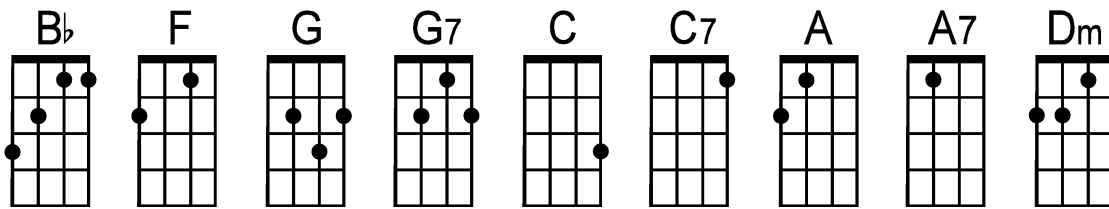

I'm Just an Old Chunk of Coal (key of F)

by Billy Joe Shaver (1981)

Intro: Bb . . . | | F | | G7 . . . | C7 . . . | F . . . | |

(sing C)

F | | |

I'm just an old— chunk of coal—

. | A | A7 | Dm . . . | |

But I'm gonna be a dia—mond some day—

Bb | | F |

I'm gonna grow and glow 'til I'm so blue— pure and per-fect

. | G | G7 | C | C7 |

I'm gonna put a smile on eve-ry-bo-dy's face—

F | | |

I'm gonna kneel and pray— eve-ry day—

. | A | A7 | Dm . . . | |

Lest I should be-come vain— a-long the way—

Refrain: Bb | | F |

I'm—just an old— chunk of coal— now— Lord—

. | G7 | C7 | F | |

But I'm gonna be a dia—mond some day—

F | | |

I'm gonna learn the right— words to talk—

Instrumental: F . . . | | | |
A . . . | A7 . . . | Dm . . . | |
Bb . . . | | F . . . | |
G7 . . . | C7 . . . | F . . . |

. | F | | F |
Well I'm gonna be the world's— best— friend—

. | A | A7 | Dm | |
Gonna go 'round sha-kin' eve-ry-bo-dy's hand—