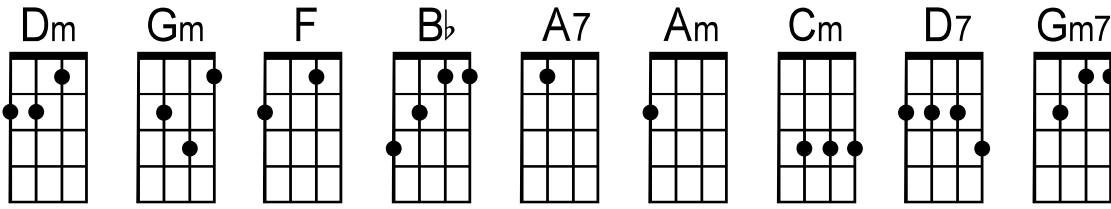

# I'm Only Sleeping (key of F)

by John Lennon (1966)

to play in original key (F#),  
capo up one fret or tune up  
1/2 step

Dm . . . | Gm . . . | F . Bb . | F . A7 . |  
When I wake up early in the morn-ing lift my head- I'm still yawn-ing

Dm . . . | Gm . . . | F . Bb . | F . Bb . | . . . . |  
When I'm in the middle of a dream— stay in bed— float up — stream—————  
(float up stream)

F . . . . | Gm . . . . |  
**Chorus:** Please don't wake me No don't shake me

Dm . . . . | Gm . . . . | F . Bb . | F . Bb . | . . . . |  
When I'm in the middle of a dream— stay in bed— float up — stream—————  
(float up stream)

F . . . . | Gm . . . . |  
**Chorus:** Please don't wake me No don't shake me