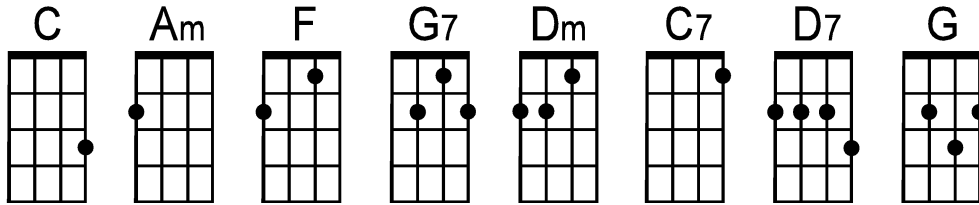

Johnny Angel (Key of C)

by Lynn Duddy and Lee Pockriss (1962) (as sung by Shelley Fabares)

Intro:

(sing d)

--- | C\ --- Am\ --- | F\ --- G7\ --- | ---
Johnny Angel, Johnny Angel, Johnny Angel, Johnny Angel

- - - | C . Am . | C . Am
 you're an angel to me-----

. | C . Am . | C . Am
 Johnny Angel----- how I love him-----

. | F . . . | Dm . .
 He's got something that I can't re-sist-----

. | F . . . | Dm . G7
 But he doesn't even know that |-----|-----|

. | C . Am . | C . Am\
 Ex-ist-----

--- | C . Am . | C . Am
 Johnny Angel----- how I want him-----

. | F . . . | Dm . .
 How I tingle when he pass-es by-----

. | F . . . | Dm . G7 . |
 Every-time he says "hel-lo" my heart be-gins to

C . Am . | C . Am\
 fly-----

--- | Gm . . . | C . C7 .
Chorus: I'm in hea-ven---- I get carried a---way

| F\ --- --- | F\ --- ---
 I dream of him and me and how it's gonna be

--- | Am . . . | D . D7 .
 Other fellas----- call me up for a date