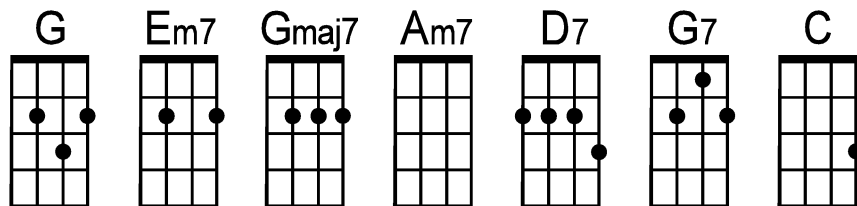

# L-O-V-E

by Bert Kaempfert & Milt Gabler (1964)

**Intro:** G . Em7 . | GMaj7 . Em7 . | G . Em7 . | GMaj7 . Em7 . |

G . . . | GMaj7 . . . | Am7 . . . | D7 . . . |  
 "L—" is for the way you Look at me—  
 Am7 . . . | D7 . . . | GMaj7 . . . | Em7 . . . |  
 "O—" is for the On-ly One— I see—  
 G . . . | G7 . . . | C . . . | . . . |  
 "V—" is Ver-y, Ver-y ex-tra-or-din-ar-y  
 Am7 . . . | . . . | D7 \ -- -- -- | -- -- -- ' D7 ' |  
 "E—" is E—ven more than an—y—one that you a—dore—

G . . . | GMaj7 . . . | Am7 . . . | D7 . . . |  
 Love— is all that I can— give— to you—  
 Am7 . . . | D7 . . . | GMaj7 . . . | Em7 . . . |  
 Love— is more than just a game— for two—  
 G . . . | G7 . . . | C . . . | . . . |  
 Two— in love can make it Take my heart, but please don't break it  
 G . . . | D7 . . . | G . . . | D7 . . . |  
 Love— was made— for me and you—

## Instrumental:

G . . . | GMaj7 . . . | Am7 . . . | D7 . . . |  
 Am7 . . . | D7 . . . | GMaj7 . . . | Em7 . . . |  
 G . . . | G7 . . . | C . . . | . . . |  
 G . . . | D7 . . . | G . . . | . . . |

G . . . | GMaj7 . . . | Am7 . . . | D7 . . . |  
 "L—" is for the way you Look at me—  
 Am7 . . . | D7 . . . | GMaj7 . . . | Em7 . . . |  
 "O—" is for the On-ly One— I see—  
 G . . . | G7 . . . | C . . . | . . . |  
 "V—" is Ver-y, Ver-y ex-tra-or-din-ar-y  
 Am7 . . . | . . . | D7 \ -- -- -- | -- -- -- ' D7 ' |  
 "E—" is E—ven more than an—y—one that you a—dore—

**G** . . . | **D7** . . . | **G** . **Em7** . | **Gmaj7** . **Em7** . | **G\**  
Love— was made— for me and you—

**San Jose Ukulele Club**  
(v1c - 7/9/20)