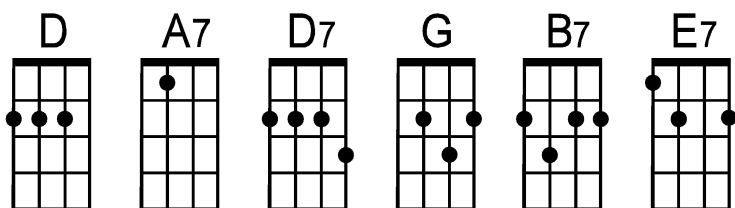

Lovely Hula Hands (Key of D)

by Robert Alex Anderson (1939)

Intro vamp: E7 . A7 . | D . . . | E7 . A7 . | D . . . |

(sing f#)

D . . . | | A7 . . . | |
 Lovely hula hands, graceful as the birds in mo—tion (*in mo—tion*)

. . . . | | D . . . | A7 . . . | D . . . |
 And the swirling winds o'er the pa—li. Lovely hula hands. Kou lima nani e—

Bridge: D7 . . . | | G . . . | D7 . . . | G . . . |
 I can feel the soft ca—resses of your lovely hands. Lovely hula hands—

B7 . . . | | E7 . . . | A7 . . . |
 Every little move— ex—presses so I'll under—stand— All the tender mean—ing

D . . . | | A7 . . . | |
 Of your hula hands, finger—tips that say 'a—lo—ha (*a—lo—ha*)

. . . . | | D . . . | A7 . . . | D . . . |
 Say to me a—gain, I love you. Lovely hula hands. Kou lima nani e—

Instr: D . . . | | A7 . . . | |

. . . . | | D . . . | A7 . . . | D . . . |

Bridge: D7 . . . | | G . . . | D7 . . . | G . . . |
 I can feel the soft ca—resses of your lovely hands. Lovely hula hands—

B7 . . . | | E7 . . . | A7 . . . |
 Every little move— ex—presses so I'll under—stand— All the tender mean—ing