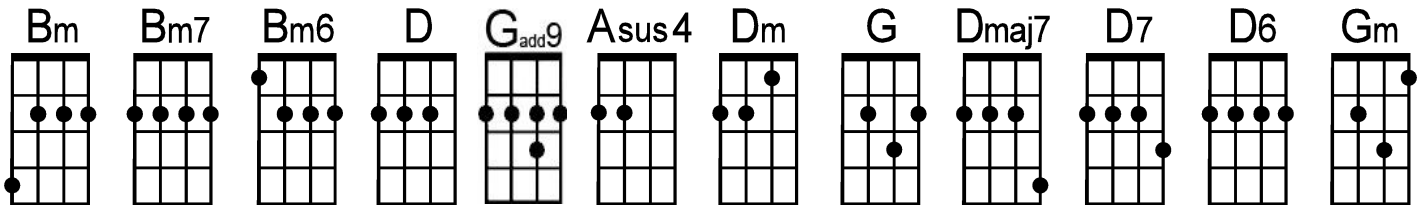

# Mother Nature's Son

by Paul McCartney (1968)

**Intro:** A ———— 0 ————  
 E ———— 2 ———— 2 ———— 2 ———— 3 ———— 0 ———— 3 3 2 ———— 0h2 ———— 2h3 ———— 0h2 ———— 0h2 ————  
 C ———— 2 ———— 2 ———— 2 ————  
 (low) G ———— 4 ———— 2 ———— 1 ———— 0 ————  
 (Double-time strum)

(sing a)

**D** . **G<sup>add9</sup>** . | . . **D** . | **Bm** . **Bm7** . | **Bm6** . . . |

Born a poor young coun—try boy— Mo—ther Na—ture's son—

**A** **Asus4** **A** **Asus4** | **A** **Asus4** **A** **Asus4** | **D** .  
 All day long I'm sitting singing songs for every—one—

**Dm** . | **G** . **D** . | . . **Dm** . | **G** . **D** . |

**D** . **G<sup>add9</sup>** . | . . **D** . | **Bm** . **Bm7** . | **Bm6** . . . |

Sit be—side a moun—tain stream— see her wa—ters rise—

**A** **Asus4** **A** **Asus4** | **A** **Asus4** **A** **Asus4** | **D** . **Dm** . | **G** . **D**  
 Lis—ten to the pretty sound of music as she flies—

**D** . **G<sup>add9</sup>** . | . . **D** . | **Bm** . **Bm7** . | **Bm6** . . . |

Find me in my field—of grass— Mo—ther Na—ture's son—

**A** **Asus4** **A** **Asus4** | **A** **Asus4** **A** **Asus4** | **D** . **Dm** . | **G** . **D**  
 Sway-ing dais-ies sing a lazy song be-neath the sun—