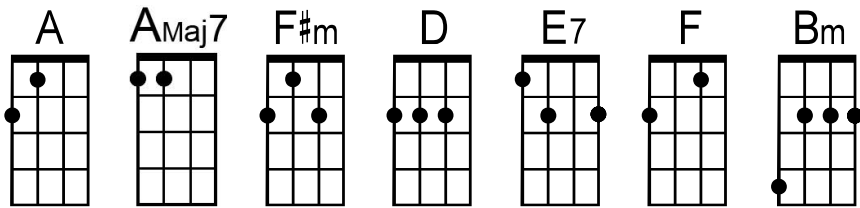

# Our House

by Graham Nash (1970)

(sing a)

A \ -- -- -- | AMaj7 \ -- -- -- | F#m \ -- -- -- | A \ -- -- -- |  
I'll — light the fire ————— You — place the flow-ers in the  
D \ -- -- -- | A \ -- -- -- | D \ -- D E7 |  
vase — that you bought — to-day —

A . . . | AMaj7 . . . | F#m . . . | A . . . |  
Star-ing at the fire ————— for hou — ours and hou-ours while I  
D . . . | A . . . | D . . . | E7 . . . | D . . . | E7 . . . |  
Lis — ten to — you play — your — love — songs — all — night — long for —  
A . . . | AMaj7 . . . | F#m . . . | . . . A . | D . . . | F . . . |  
Me — e — e — on — ly for me — e — e —

A . . . | AMaj7 . . . | F#m . . . | A . . . |  
Come — to me now — and rest your head for just five min-utes  
D . . . | A . . . | Bm . . . | D . E7 . |  
Ev — ery — thing — is — done —

A . . . | AMaj7 . . . | F#m . . . | A . . . |  
Such a coz-y room — the win — dows are il — lum-in — at — ed  
D . . . | A . . . | D . . . | E7 . . . | D . . . | E7 . . . |  
By — the — eve — ning — sun — shine — through — them, fire — y — gems — for —  
A . . . | AMaj7 . . . | F#m . . . | . . . A . | D . . . | F . . . |  
You — ou — ou — on — ly for you — ou — ou —

**Chorus:** A . . . | AMaj7 . . . | F#m . . . | A . . . |  
Our — house is a very, very, very fine house  
. | D . . . | A . . . | D . . . | A . . . |  
With two cats in the yard — life used to be so ha-a-ard —  
. | D . . . | A . . . | D . . . | . . . | Bm . . . | D . . . |  
Now eve — ry thing is eas-y, 'cuz of you — and — ah —