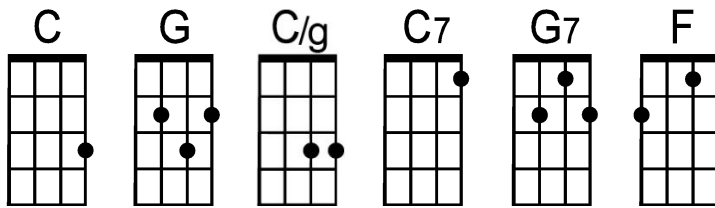

Red River Valley - Duet version

by Traditional (1870's, plus modern Lyrics)

Intro: . | C . G . | C . . . | . . C/g . | G . .
 . | C . C7 . | F . . . | G . G7 . | C . .

(sing g c e)

(She) From this val-ley they say you are leaving—
 I shall miss your bright eyes and sweet smile—
 For you take with you all of the sunshine—
 That has bright-ened my path-way a-while—

Chorus: Come and sit by my side if you love me—
 Do not hast-en to bid me a-dieu—
 Just re-mem-ber the Red River Val-ley—
 And the wo-man that loved you so true—

(He) For a long time my dar-ling I've wait-ed—
 For the sweet words you ne-—ver would say—
 Now at last all my fond hopes have vanished—
 For I must be go-—ing a-way—

Chorus: So come sit by my side if you love me—
 Do not hast-en to bid me a-dieu—
 Just re-mem-ber the Red River Val-ley—
 And the cow-boy that loved you so true—

Instr:

. | **C** . **G** . | **C** . . . | . . **C/g** . | **G** . .
 A-----
 E- 0-0-0-0-0-0-0-0-3-1-0-
 C- 0-2-2-2-0-0-0-0-2-
 G-0-0-

(Both: . | **C** . **G** . | **C** . . .
sing in Please come sit by my side if you love me-----
harmony) . | . . **C/g** . | **G7** . . .
 Do not hast-en to bid me a-dieu-----
 . | **C** . **C7** . | **F** . . .
 Just re-mem-ber the Red River Val-ley-----
 . | **G** . **G7** . | **C** . **C**
 And the sweet-heart that loved you so true-----