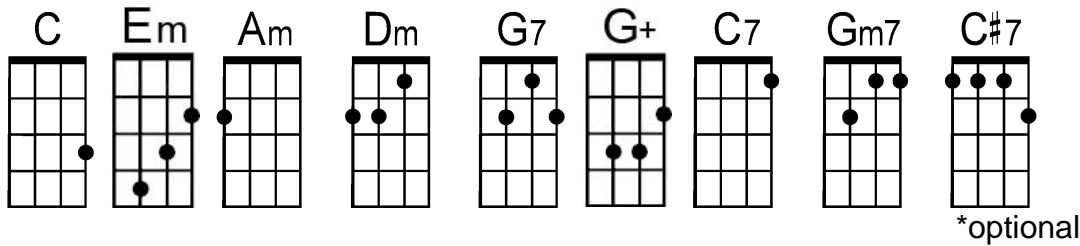

# September in the Rain(key of C)

by Harry Warren and Al Dubin (1937)

(sing g) C . Em . | Am . Em . | Dm . . . | . .  
 The leaves of brown came tumb-ling down, re-mem-ber---

Am . | Dm . . . | G7 . . . | C . . . | G+ . .  
 That Sept-em-ber- in the rain-----

. | C . Em . | Am . Em . | Dm . . . | . .  
 The sun went out just like a dy- ing em-ber---

Am . | Dm . . . | G7 . . . | C . . . | C7 . .  
 That Sept-em-ber- in the rain-----

. | Gm7 . C7 . | Gm7 . C7 . | Dm . . . | . . .  
**Bridge:** To ev-ery word of love I heard you whis-per---

Am . | Dm . . . | G7 . . . | C . . . | C7 . .  
 That Sept-em-ber- in the rain-----

. | Gm7 . C7 . | Gm7 . C7 . | Dm . . . | . . .  
**Bridge:** To ev-ery word of love I heard you whis-per---

. | Am . D7 . | Am . D7 . | G7 . . . | G+ . .  
 The rain drops seemed to play a sweet re- frain-----