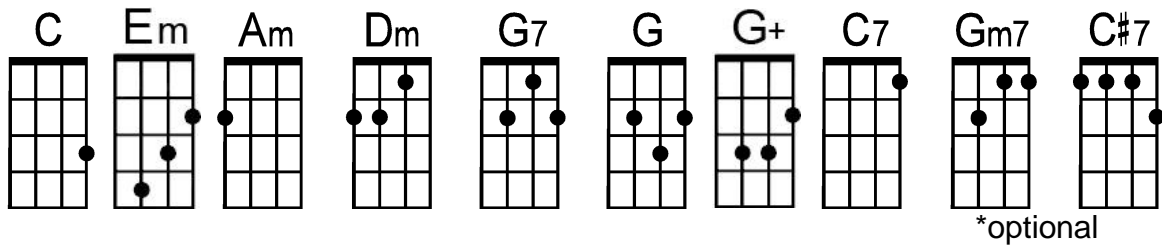

September in the Rain(key of C)

by Harry Warren and Al Dubin (1937)

(sing g) C . Em . | Am . Em . | Dm . . . | . .
 The leaves of brown came tumb-ling down, re-mem-ber—
 Am . | Dm . . . | G7 . . . | C . . . | G+ . .
 In Sept-em-ber— in the rain—
 . | C . Em . | Am . Em . | Dm . . . | . .
 The sun went out just like a dy-ing em-ber—
 Am . | Dm . . . | G7 . . . | C . . . | C7 . .
 That Sept-em-ber— in the rain—

. | Gm7 . C7 . | Gm7 . C7 . | Dm . . . | . . .
Bridge: To ev-ery word of love | heard you whis-per—
 . | Am . D7 . | Am . D7 . | G . . . | G+ . .
 The rain drops seemed to play a sweet re-frain—
 . | C . Em . | Am . Em . | Dm . . . | . .
 Though spring is here to me it's still Sept-em-ber—
 Am . | Dm . . . | G7 . . . | C . . . | |
 That Sept-em-ber— in the rain—

Instr: C . Em . | Am . Em . | Dm . . . | . .
 Am . | Dm . . . | G7 . . . | C . . . | G+ . . . |
 C . Em . | Am . Em . | Dm . . . | . .
 Am . | Dm . . . | G7 . . . | C . . . | C7 . .

. | Gm7 . C7 . | Gm7 . C7 . | Dm . . . | . . .
Bridge: To ev-ery word of love | heard you whis-per—
 . | Am . D7 . | Am . D7 . | G . . . | G+ . .
 The rain drops seemed to play a sweet re-frain—
 . | C . Em . | Am . Em . | Dm . . . | . .
 Though spring is here to me it's still Sept-em-ber—
 Am . | Dm . . . | G7 . . . | C . . . | A7 . .
 That Sept-em-ber— in the rain—
 . | Dm . . . | G7 . . . | C . . . | C\ C#7\ C\
 That Sept-em-ber— in the rain—