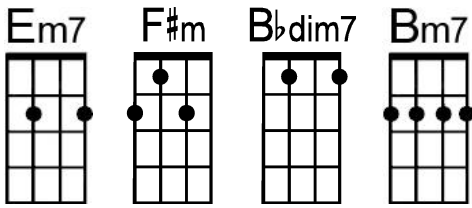

Spooky (key of Em)

by Harry Middlebrooks, Mike Shapiro, Buddy Buie and J.R. Cobb (1965)

(to play Classics IV version, capo up one fret)

Intro: Em7 \ \ \ -- | F#m \ \ \ -- -- | Em7 \ \ \ \ \ | F#m \ \ \ \ \ |
 -- d d u -- d u -- u -- -- d d u -- d u -- u --

(sing b d e)

Em7 . . . | F#m . . . | Em7 . . . | F#m . . . |
 In the cool of the evening when every-thing is gettin' kinda groo-vy

Em7 . . . | F#m . . . | Em7 . . . | F#m . . . |
 I call you up and ask you if you'd like to go with me and see a mov-ie

Em7 . . . | . . . |
 First you say "no" you've got some plans for the night

F#m \ -- -- -- | Bbdim7 \ \ -- -- |
 And then you stop and say "All right—"

Em7 . . . | F#m . . . | Em7 . . . | Bm7 . . . |
 Love is kinda cra-zy with a spooky little girl like— you—

| Em7 . . . | F#m . . . | Em7 . . . | F#m . . . |
I'm gonna tell you all of what my heart's been a dyin' to be say—in'

Em7 . . . | . . .
Just like a ghost, you've been-a hauntin' my dreams

. | F#m\ -- -- -- | Bbdim7\ \ -- -- |
So I'll pro- pose on Hal— lo— ween