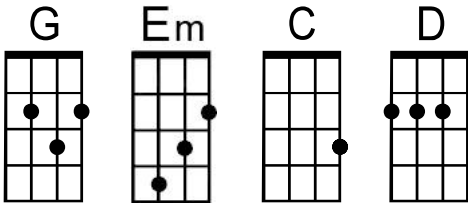

Stand By Me (Key of G)

by Ben E. King, Jerry Lieber and Mike Stoller (1960)

Intro: G . . . | | Em . . . | | C . . . | D . . . | G . . . | . . .

. | G . . . | | Em . . . |
When the night has come, and the land is dark

. | C . . . | D . . . | G . . . |
and the moon is the on-ly light we'll see--

. | G . . . | | Em . . . |
No I won't be a-fraid, no I won't be a-fraid

. | C . . . | D . . . | G . . . |
just as long as you stand, stand by me--

Chorus: . | G . . . | G . . . | | Em . . . |
So dar-lin' dar-lin' stand--- by me-- oh stand--- by me--

. | C . . . | D . . . | G . . . |
oh stand--- stand by-- me, stand by-- me--

. | G . . . | | Em . . . |
If the sky, that we look u-pon, should tumble and fall

Chorus: . | G . . . | G . . . | | Em . . . |
And dar-lin' dar-lin' stand--- by me-- oh stand--- by me--

. | C . . . | D . . . | G . . . |
oh stand--- stand by-- me, stand by-- me--

. | G . . . | | Em . . . |
When-ever you're in trouble won't you stand--- by me oh-- stand by me--