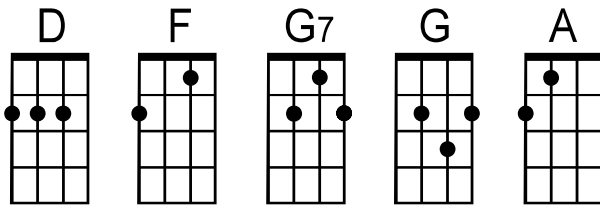

Wake Up Little Susie (Key of D)

by Felice & Boudleaux Bryant (1957)

Intro: D . . . | F . G7 F\ | D . . . | F . G7 F\ |

(sing #)

D . . . | . . . | . . . F . | G7 F\ D . |
Wake up— little Su—u—sie— wake up—

D . . . | . . . | . . . F . | G7 F\ D
Wake up— little Su—u—sie— wake up—

. | G . D . | G . . . | . . D . | G . . .
We both fell sound a—sleep, wake up little Susie and weep

. | G . D . | G . D . | G . D . | G
The mo-vie's over, it's four o'—clock and we're in troub-le deep

. . . | A . . . | G . . . | A . . . |
Wake up— litt-le Su—sie— wake up— lit-tle Su—sie—

Chorus: A . . . | . . . G . | A . . . |
Well— what are we gonna tell your ma-am-ma?

. . . G . | A . . . |
What are we gonna tell your pa?

. . . | G . . . | . . . | . . . |
Well— Su-sie baby— looks like we goofed a—ga—ain—

. . . | A . . . | G . . . | A . . . |
Wake up— litt-le Su—sie— wake up— lit-tle Su—sie—

A\ --- --- --- | D . . . | F . G7 F\ | D . . . | F . G7 F\ |
We gotta go home—