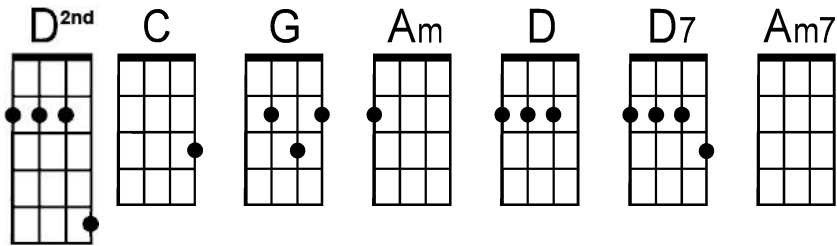

Water of Love

by Mark Knopfler (Dire Straits 1978)

Intro: D^{2nd} . . . | | C | | G | | Am' ' ' ' | C' ' ' ' |

D^{2nd} | C | G | D | |

D | | D | |

High and dry in the long hot day--- -----

D | | D7 | |

Lost and lonely in ever-y way--- -----

. | Am7 . Am . | Am7 . Am . | Am7 . Am . | Am7 . Am . |

Got the flats all a-round me, sky up a---bove, -----

D | | | |

Yes, I need a little water of lo--ove -----

. | D | | D | |

I've been too long lonely and my heart feels pain--- -----

D^{2nd} | C | G | Am' ' ' ' | C' ' ' ' |

. | D | | D | |

There's a bird up in a tree, sitting up high, -----

D | | D7 | |

Just a-waitin' for-a me to die -----

Am7 . Am . | Am7 . Am . | Am7 . Am . | Am7 . Am . |

D . . . | . . . | D . . . | . . . |
You know it's evil when you're livin' a--lone-----

Chorus:

Am7 . Am . | Am7 . Am . | G . . . | D . . .
Water of love deep in the ground, but there aint no water here to be found