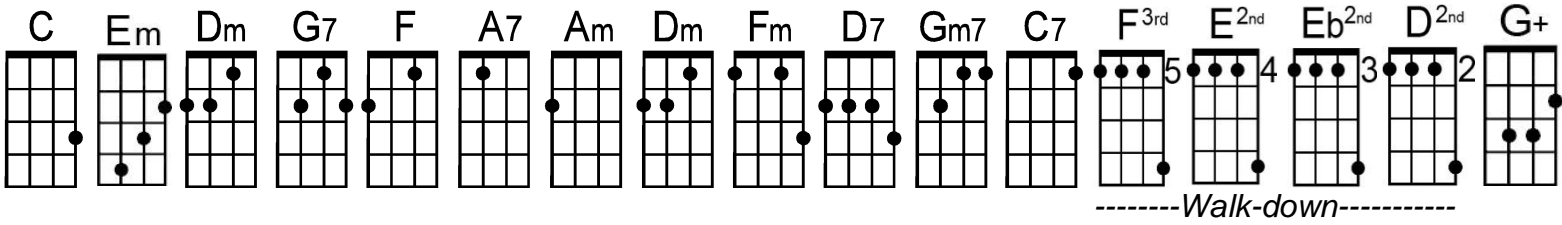

You Belong to Me (Key of C)

by Pee Wee King, Chilton Price and Redd Stewart (1952)

Intro: C . . Em | Dm . G7 . | C . . Em | Dm . G7 . |

C | Em | F | Em . . A7 . |
 See the pyr-a-mids a-long—the Nile— Watch the sunrise on a tropic— isle—
 Dm . . Fm . . | Em . . Am . . | D7 | G7 |
 Just re-mem-ber, dar-ling, all the while— you be-long— to me—

C | Em | F | Em . . A7 . |
 See the market place in old Al-giers— send me photo-graphs and sou-ve-nirs—
 Dm . . Fm . . | Em . . Am . . | D7 . . G7 . . | C |
 Just re-mem-ber when a dream ap-pears— you—be-long— to me—

Gm7 . . C7 . . | Gm7 . . C7 . . | F | F\ F3rd\ E2nd\ Eb2nd\ |
Bridge: I'll— be so— a-lone— with-out— you—
 D | D7 | G | G+ |
 May—be you'll be lone— some too— and blue—

C | Em | F | Em . . A7 . |
 Fly—the ocean in a sil-ver plane— see the jungle when it's wet with— rain—
 Dm . . Fm . . | Em . . Am . . | D7 . . G7 . . | C |
 Just re-mem-ber, till you're home—a-gain— you—be-long— to me—

Gm7 . . C7 . . | Gm7 . . C7 . . | F | F\ F3rd\ E2nd\ Eb2nd\ |
Bridge: I'll— be so— a-lone— with-out— you—
 D | D7 | G | G+ |
 May—be you'll be lone— some too— and blue—

C | Em | F | Em . . A7 . |
 Fly—the ocean in a sil-ver plane— see the jungle when it's wet with— rain—
 Dm . . Fm . . | Em . . Am . . |
 Just re-mem-ber, till you're home a—gain—