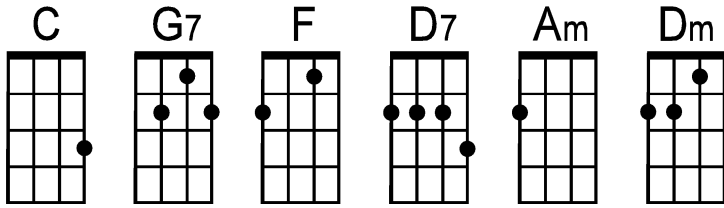

# Zip-A-Dee-Doo-Dah

by Allie Wrubel and Ray Gilbert (1945)

(from Disney's "Song of the South")

C\ G7\ C . | F . C . | F . C . | D7 . G7 . |  
 Zipa- dee- doo-dah zipa-dee-ay— My, oh my, what a wonder-ful day—

C\ G7\ C . | F . C . | F . C\ Am\ | Dm\ D7\ C\  
 Plenty of sun-shine headin' my way— Zipa-dee-doo--dah zipa-dee— ay!

. | G7 . . . | C . . .  
**Bridge:** Mister blue-bird on my shoul-der—

. | D7 . . . | G\ (-----*tacet*-----)  
 It's the truth, it's "ach'll" Everything is "satisfach'll"

. | G7 . . . | C . . .  
**Bridge:** Mister blue-bird on my shoul-der—

. | D7 . . . | G\ (-----*tacet*-----)  
 It's the truth, it's "ach'll" Everything is "satisfach'll"

C\ G7\ C . | F . C . | F . C\ Am\ | D7\ G7\ C\  
 Zipa- dee- doo- dah, zipa-dee-ay— Wonder-ful feel-ling, wonder-ful day!